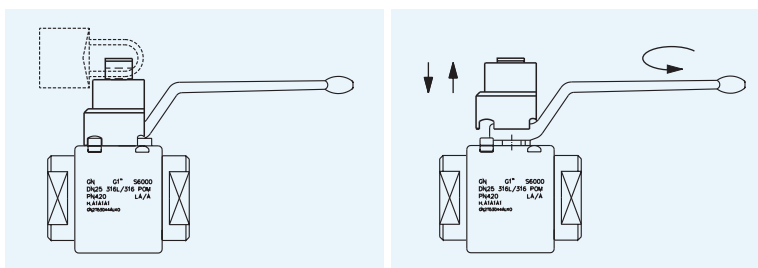

Description					Item Code
LK6 B GN/GM	Carbon steel	DN6-DN13	Bussola	Galvanized	KMK00LK62B
LK6 B GN/GM	Stainless steel	DN6-DN13	Bussola		KMK00LK63H
LK20-B GN/GM	Carbon steel	DN20-32	Bussola	Galvanized	KMK00LK202B
LK20-B GN/GM	Stainless steel	DN20-32	Bussola		KMK00LK203H
LK40-B GN/GM	Carbon steel	DN40-50	Bussola	Galvanized	KMK00LK402B
LK40-B GN/GM	Stainless steel	DN40-50	Bussola		KMK00LK403H