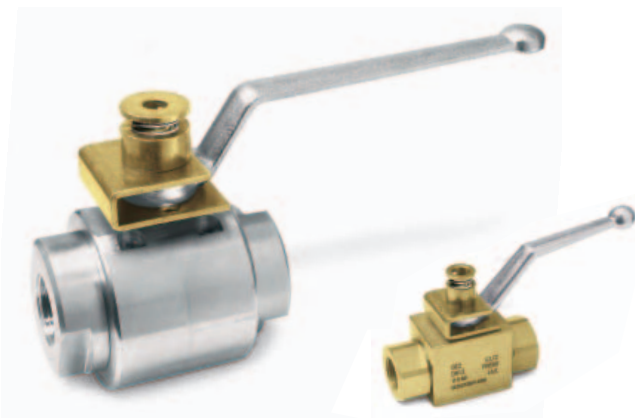

ACCESSORIES

ACCESSORIES

LOCKING KITS / SECURITY BLOCK

LOCKING KITS

F = FLAT (lucchetto piatto) 2 piastrine sovrapposte
F = FLAT 2 overlapped plates

| Description | | | | Item Code |
|-------------|-----------------|-----------|------|-----------------|
| LK6-F | Stainless steel | DN6-DN13 | Flat | K0K0056H |
| LK20-F | Stainless steel | DN20-DN50 | Flat | K0K0046H |

F = FLAT (lucchetto piatto) 2 piastrine sovrapposte
F = FLAT 2 overlapped plates

| Description | | | | Item Code |
|-------------|-----------------|-----------|-------|-----------------|
| LK6-F | Carbon steel | DN6-DN13 | Flat | K0K0052Z |
| LK20-F | Carbon steel | DN20-DN50 | Flat | K0K0042Z |
| LK6-F | Stainless steel | DN6-DN13 | Fflat | K0K0056H |
| LK20-F | Stainless steel | DN20-DN50 | Flat | K0K0046H |

"The company reserves the right to operate dimensional changes without prior notice".

LOCKING KITS / SECURITY BLOCK

LOCKING KITS

U = lucchetto a U
U = U locking

| Description | | | Item Code |
|-------------|--------------|-----------|--------------------|
| LK6-U | Carbon steel | DN6-DN13 | KOK00LK62Z |
| LK20-U | Carbon steel | DN20-DN50 | KOK00LK202Z |

LK GN6 = su GN/GM lucchetto verticale fresato su un lato
LK GN6 = on GN/GM vertical locking device milled on one side

| Description | | | | | Item Code |
|--------------|-----------------|----------|---------|------------|--------------------|
| LK6 B GN/GM | Carbon steel | DN6-DN13 | Bussola | Galvanized | KMK00LK62B |
| LK6 B GN/GM | Stainless steel | DN6-DN13 | Bussola | | KMK00LK63H |
| LK20-B GN/GM | Carbon steel | DN20-32 | Bussola | Galvanized | KMK00LK202B |
| LK20-B GN/GM | Stainless steel | DN20-32 | Bussola | | KMK00LK203H |
| LK40-B GN/GM | Carbon steel | DN40-50 | Bussola | Galvanized | KMK00LK402B |
| LK40-B GN/GM | Stainless steel | DN40-50 | Bussola | | KMK00LK403H |