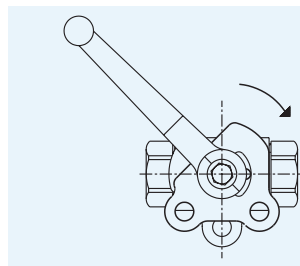

ACCESSORIES

ACCESSORIES

LOCKING KITS / SECURITY BLOCK

LOCKING KITS

F = FLAT (lucchetto piatto) 2 piastrine sovrapposte
F = FLAT 2 overlapped plates

| Description | | | | Item Code |
|-------------|-----------------|-----------|------|-----------------|
| LK6-F | Stainless steel | DN6-DN13 | Flat | K0K0056H |
| LK20-F | Stainless steel | DN20-DN50 | Flat | K0K0046H |

F = FLAT (lucchetto piatto) 2 piastrine sovrapposte
F = FLAT 2 overlapped plates

| Description | | | | Item Code |
|-------------|-----------------|-----------|-------|-----------------|
| LK6-F | Carbon steel | DN6-DN13 | Flat | K0K0052Z |
| LK20-F | Carbon steel | DN20-DN50 | Flat | K0K0042Z |
| LK6-F | Stainless steel | DN6-DN13 | Fflat | K0K0056H |
| LK20-F | Stainless steel | DN20-DN50 | Flat | K0K0046H |

"The company reserves the right to operate dimensional changes without prior notice".

LOCKING KITS / SECURITY BLOCK

LOCKING KITS

U = lucchetto a U
U = U locking

| Description | | | Item Code |
|-------------|--------------|-----------|--------------------|
| LK6-U | Carbon steel | DN6-DN13 | KOK00LK62Z |
| LK20-U | Carbon steel | DN20-DN50 | KOK00LK202Z |

LK GN6 = su GN/GM lucchetto verticale fresato su un lato
LK GN6 = on GN/GM vertical locking device milled on one side

| Description | | | | | Item Code |
|--------------|-----------------|----------|---------|------------|--------------------|
| LK6 B GN/GM | Carbon steel | DN6-DN13 | Bussola | Galvanized | KMK00LK62B |
| LK6 B GN/GM | Stainless steel | DN6-DN13 | Bussola | | KMK00LK63H |
| LK20-B GN/GM | Carbon steel | DN20-32 | Bussola | Galvanized | KMK00LK202B |
| LK20-B GN/GM | Stainless steel | DN20-32 | Bussola | | KMK00LK203H |
| LK40-B GN/GM | Carbon steel | DN40-50 | Bussola | Galvanized | KMK00LK402B |
| LK40-B GN/GM | Stainless steel | DN40-50 | Bussola | | KMK00LK403H |