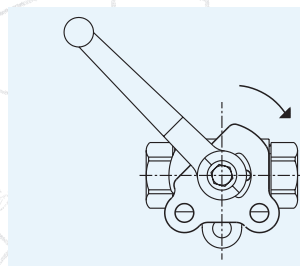

ACCESSORIES

ACCESSORIES

LOCKING KITS / SECURITY BLOCK

LOCKING KITS

F = FLAT (lucchetto piatto) 2 piastrine sovrapposte
F = FLAT 2 overlapped plates

| Description | | | | Item Code |
|-------------|-----------------|-----------|------|-----------------|
| LK6-F | Stainless steel | DN6-DN13 | Flat | K0K0056H |
| LK20-F | Stainless steel | DN20-DN50 | Flat | K0K0046H |

F = FLAT (lucchetto piatto) 2 piastrine sovrapposte
F = FLAT 2 overlapped plates

| Description | | | | Item Code |
|-------------|-----------------|-----------|-------|-----------------|
| LK6-F | Carbon steel | DN6-DN13 | Flat | K0K0052Z |
| LK20-F | Carbon steel | DN20-DN50 | Flat | K0K0042Z |
| LK6-F | Stainless steel | DN6-DN13 | Fflat | K0K0056H |
| LK20-F | Stainless steel | DN20-DN50 | Flat | K0K0046H |

"The company reserves the right to operate dimensional changes without prior notice".

LOCKING KITS / SECURITY BLOCK

LOCKING KITS

U = lucchetto a U
U = U locking

| Description | | | Item Code |
|-------------|--------------|-----------|--------------------|
| LK6-U | Carbon steel | DN6-DN13 | KOK00LK62Z |
| LK20-U | Carbon steel | DN20-DN50 | KOK00LK202Z |