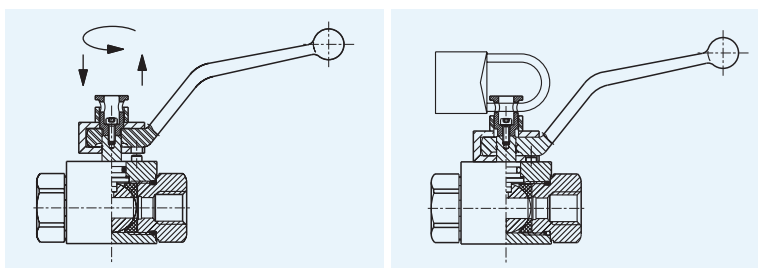

F = FLAT (lucchetto piatto) 2 piastrine sovrapposte
F = FLAT 2 overlapped plates

| Description | | | | Item Code |
|-------------|-----------------|-----------|-------|-----------------|
| LK6-F | Carbon steel | DN6-DN13 | Flat | K0K0052Z |
| LK20-F | Carbon steel | DN20-DN50 | Flat | K0K0042Z |
| LK6-F | Stainless steel | DN6-DN13 | Fflat | K0K0056H |
| LK20-F | Stainless steel | DN20-DN50 | Flat | K0K0046H |

"The company reserves the right to operate dimensional changes without prior notice".

LOCKING KITS / SECURITY BLOCK

LOCKING KITS

U = lucchetto a U
U = U locking

| Description | | | Item Code |
|-------------|--------------|-----------|--------------------|
| LK6-U | Carbon steel | DN6-DN13 | KOK00LK62Z |
| LK20-U | Carbon steel | DN20-DN50 | KOK00LK202Z |

LK GN6 = su GN/GM lucchetto verticale fresato su un lato
LK GN6 = on GN/GM vertical locking device milled on one side

| Description | | | | | Item Code |
|--------------|-----------------|----------|---------|------------|--------------------|
| LK6 B GN/GM | Carbon steel | DN6-DN13 | Bussola | Galvanized | KMK00LK62B |
| LK6 B GN/GM | Stainless steel | DN6-DN13 | Bussola | | KMK00LK63H |
| LK20-B GN/GM | Carbon steel | DN20-32 | Bussola | Galvanized | KMK00LK202B |
| LK20-B GN/GM | Stainless steel | DN20-32 | Bussola | | KMK00LK203H |
| LK40-B GN/GM | Carbon steel | DN40-50 | Bussola | Galvanized | KMK00LK402B |
| LK40-B GN/GM | Stainless steel | DN40-50 | Bussola | | KMK00LK403H |