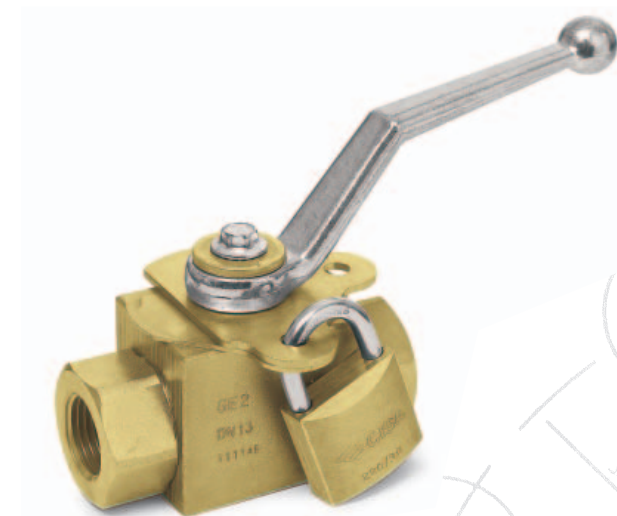

ACCESSORIES

ACCESSORIES

LOCKING KITS / SECURITY BLOCK

LOCKING KITS

F = FLAT (lucchetto piatto) 2 piastrine sovrapposte
F = FLAT 2 overlapped plates

| Description | | | | Item Code |
|-------------|-----------------|-----------|------|-----------------|
| LK6-F | Stainless steel | DN6-DN13 | Flat | K0K0056H |
| LK20-F | Stainless steel | DN20-DN50 | Flat | K0K0046H |

F = FLAT (lucchetto piatto) 2 piastrine sovrapposte
F = FLAT 2 overlapped plates

| Description | | | | Item Code |
|-------------|-----------------|-----------|-------|-----------------|
| LK6-F | Carbon steel | DN6-DN13 | Flat | K0K0052Z |
| LK20-F | Carbon steel | DN20-DN50 | Flat | K0K0042Z |
| LK6-F | Stainless steel | DN6-DN13 | Fflat | K0K0056H |
| LK20-F | Stainless steel | DN20-DN50 | Flat | K0K0046H |

"The company reserves the right to operate dimensional changes without prior notice".

LOCKING KITS / SECURITY BLOCK

LOCKING KITS

U = lucchetto a U
U = U locking

| Description | | | Item Code |
|-------------|--------------|-----------|--------------------|
| LK6-U | Carbon steel | DN6-DN13 | KOK00LK62Z |
| LK20-U | Carbon steel | DN20-DN50 | KOK00LK202Z |

LK GN6 = su GN/GM lucchetto verticale fresato su un lato
LK GN6 = on GN/GM vertical locking device milled on one side

| Description | | | | | Item Code |
|--------------|-----------------|----------|---------|------------|--------------------|
| LK6 B GN/GM | Carbon steel | DN6-DN13 | Bussola | Galvanized | KMK00LK62B |
| LK6 B GN/GM | Stainless steel | DN6-DN13 | Bussola | | KMK00LK63H |
| LK20-B GN/GM | Carbon steel | DN20-32 | Bussola | Galvanized | KMK00LK202B |
| LK20-B GN/GM | Stainless steel | DN20-32 | Bussola | | KMK00LK203H |
| LK40-B GN/GM | Carbon steel | DN40-50 | Bussola | Galvanized | KMK00LK402B |
| LK40-B GN/GM | Stainless steel | DN40-50 | Bussola | | KMK00LK403H |