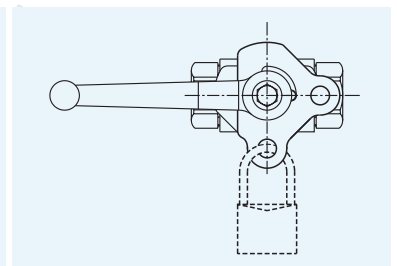

ACCESSORIES

ACCESSORIES

LOCKING KITS / SECURITY BLOCK

LOCKING KITS

F = FLAT (lucchetto piatto) 2 piastrine sovrapposte
F = FLAT 2 overlapped plates

| Description | | | | Item Code |
|-------------|-----------------|-----------|------|-----------------|
| LK6-F | Stainless steel | DN6-DN13 | Flat | K0K0056H |
| LK20-F | Stainless steel | DN20-DN50 | Flat | K0K0046H |

F = FLAT (lucchetto piatto) 2 piastrine sovrapposte
F = FLAT 2 overlapped plates

| Description | | | | Item Code |
|-------------|-----------------|-----------|-------|-----------------|
| LK6-F | Carbon steel | DN6-DN13 | Flat | K0K0052Z |
| LK20-F | Carbon steel | DN20-DN50 | Flat | K0K0042Z |
| LK6-F | Stainless steel | DN6-DN13 | Fflat | K0K0056H |
| LK20-F | Stainless steel | DN20-DN50 | Flat | K0K0046H |

"The company reserves the right to operate dimensional changes without prior notice".

LOCKING KITS / SECURITY BLOCK

LOCKING KITS

U = lucchetto a U
U = U locking

| Description | | | Item Code |
|-------------|--------------|-----------|--------------------|
| LK6-U | Carbon steel | DN6-DN13 | KOK00LK62Z |
| LK20-U | Carbon steel | DN20-DN50 | KOK00LK202Z |