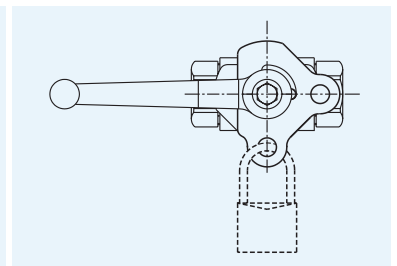

ACCESSORIES

ACCESSORIES

LOCKING KITS / SECURITY BLOCK

LOCKING KITS

F = FLAT (lucchetto piatto) 2 piastrine sovrapposte
F = FLAT 2 overlapped plates

| Description | | | | Item Code |
|-------------|-----------------|-----------|------|-----------------|
| LK6-F | Stainless steel | DN6-DN13 | Flat | K0K0056H |
| LK20-F | Stainless steel | DN20-DN50 | Flat | K0K0046H |

F = FLAT (lucchetto piatto) 2 piastrine sovrapposte
F = FLAT 2 overlapped plates

| Description | | | | Item Code |
|-------------|-----------------|-----------|-------|-----------------|
| LK6-F | Carbon steel | DN6-DN13 | Flat | K0K0052Z |
| LK20-F | Carbon steel | DN20-DN50 | Flat | K0K0042Z |
| LK6-F | Stainless steel | DN6-DN13 | Fflat | K0K0056H |
| LK20-F | Stainless steel | DN20-DN50 | Flat | K0K0046H |

"The company reserves the right to operate dimensional changes without prior notice".

LOCKING KITS / SECURITY BLOCK

LOCKING KITS

U = lucchetto a U
U = U locking

| Description | | | Item Code |
|-------------|--------------|-----------|--------------------|
| LK6-U | Carbon steel | DN6-DN13 | KOK00LK62Z |
| LK20-U | Carbon steel | DN20-DN50 | KOK00LK202Z |