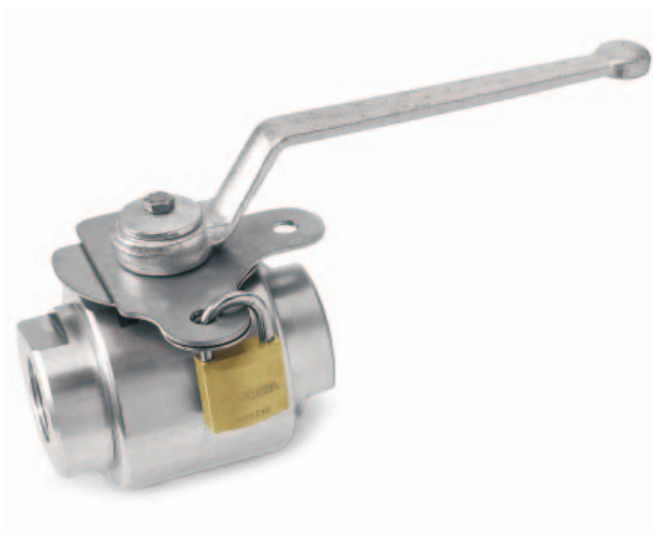

ACCESSORIES

ACCESSORIES

LOCKING KITS / SECURITY BLOCK

LOCKING KITS

F = FLAT (lucchetto piatto) 2 piastrine sovrapposte
F = FLAT 2 overlapped plates

| Description | | | | Item Code |
|-------------|-----------------|-----------|------|-----------------|
| LK6-F | Stainless steel | DN6-DN13 | Flat | K0K0056H |
| LK20-F | Stainless steel | DN20-DN50 | Flat | K0K0046H |

F = FLAT (lucchetto piatto) 2 piastrine sovrapposte
F = FLAT 2 overlapped plates

| Description | | | | Item Code |
|-------------|-----------------|-----------|-------|-----------------|
| LK6-F | Carbon steel | DN6-DN13 | Flat | K0K0052Z |
| LK20-F | Carbon steel | DN20-DN50 | Flat | K0K0042Z |
| LK6-F | Stainless steel | DN6-DN13 | Fflat | K0K0056H |
| LK20-F | Stainless steel | DN20-DN50 | Flat | K0K0046H |

"The company reserves the right to operate dimensional changes without prior notice".

LOCKING KITS / SECURITY BLOCK

LOCKING KITS

U = lucchetto a U
U = U locking

| Description | | | Item Code |
|-------------|--------------|-----------|--------------------|
| LK6-U | Carbon steel | DN6-DN13 | KOK00LK62Z |
| LK20-U | Carbon steel | DN20-DN50 | KOK00LK202Z |

LK GN6 = su GN/GM lucchetto verticale fresato su un lato
LK GN6 = on GN/GM vertical locking device milled on one side

| Description | | | | | Item Code |
|--------------|-----------------|----------|---------|------------|--------------------|
| LK6 B GN/GM | Carbon steel | DN6-DN13 | Bussola | Galvanized | KMK00LK62B |
| LK6 B GN/GM | Stainless steel | DN6-DN13 | Bussola | | KMK00LK63H |
| LK20-B GN/GM | Carbon steel | DN20-32 | Bussola | Galvanized | KMK00LK202B |
| LK20-B GN/GM | Stainless steel | DN20-32 | Bussola | | KMK00LK203H |
| LK40-B GN/GM | Carbon steel | DN40-50 | Bussola | Galvanized | KMK00LK402B |
| LK40-B GN/GM | Stainless steel | DN40-50 | Bussola | | KMK00LK403H |